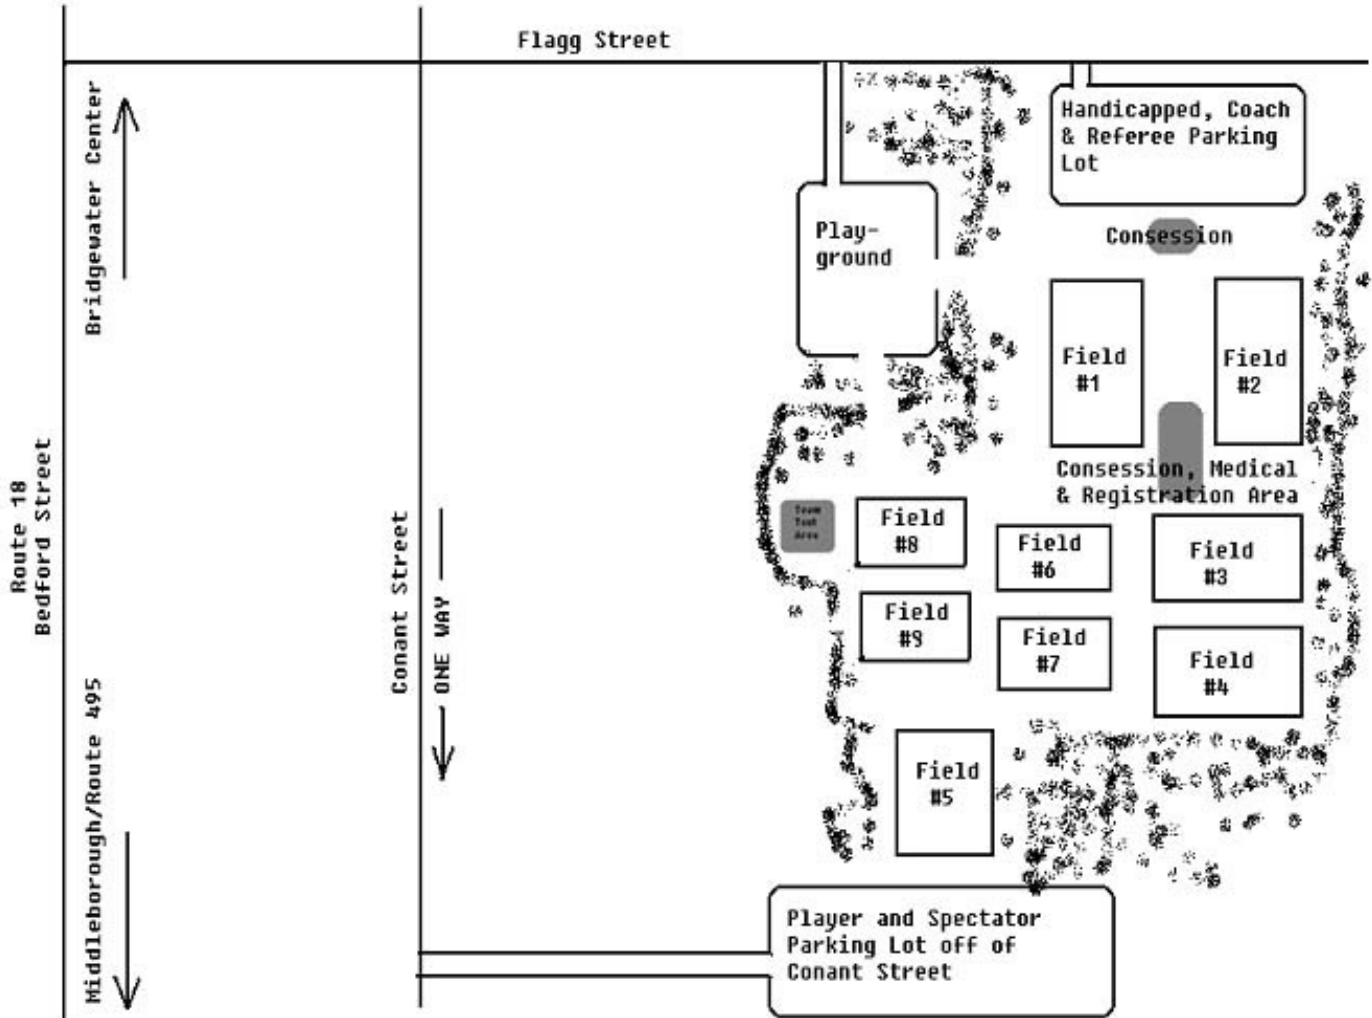

Bridgewater Youth Soccer Association
P.O. Box 562
Bridgewater, MA 02324

DIRECTIONS TO THE FLAGG STREET COMPLEX

DIRECTIONS FROM ROUTE 24

Route 24 to Exit 15 (Route 104) Bridgewater. Take Route 104 East towards Bridgewater for 3.2 miles to the 3-way intersection of Route 104 and South Street. Go right (South) on South Street and follow South Street 1.5 miles to Winter Street on your left. Take this left (East) on Winter Street and travel on Winter Street 0.3 miles to the intersection of Winter Street and Route 18. Take a right (South) onto Route 18 and then take a quick left (East) on to Flagg Street. Travel 0.8 miles on Flagg Street to the Soccer Complex on the right. **Note: Coaches, please tell your players and spectators to use the Conant Street parking area which is 0.25 miles before the Soccer Complex on the right. Team Coaches (1 per team) will be allowed to park in the Flagg Street parking area.**

DIRECTIONS FROM ROUTE 18(NORTH BRIDGEWATER-Brockton Whitman)

Route 18 South through Bridgewater center. Travel approximately 2 miles to Flagg Street on the left. Turn left onto Flagg Street. Travel 0.8 miles on Flagg Street to the Soccer Complex on the right.

DIRECTIONS FROM ROUTE 18 (SOUTH OF BRIDGEWATER - Middleboro)

Route 18 North to Flagg Street on the left. Turn Right onto Flagg Street. Travel 0.8 miles on Flagg Street to the Soccer Complex on the right.

DIRECTIONS TO THE SOCCER HOUSE

The Soccer House is located $\frac{1}{4}$ East of the Flagg Street Soccer Complex at the intersection of Flagg and Summer Streets.

Bridgewater Challenge Cup Soccer Tournament